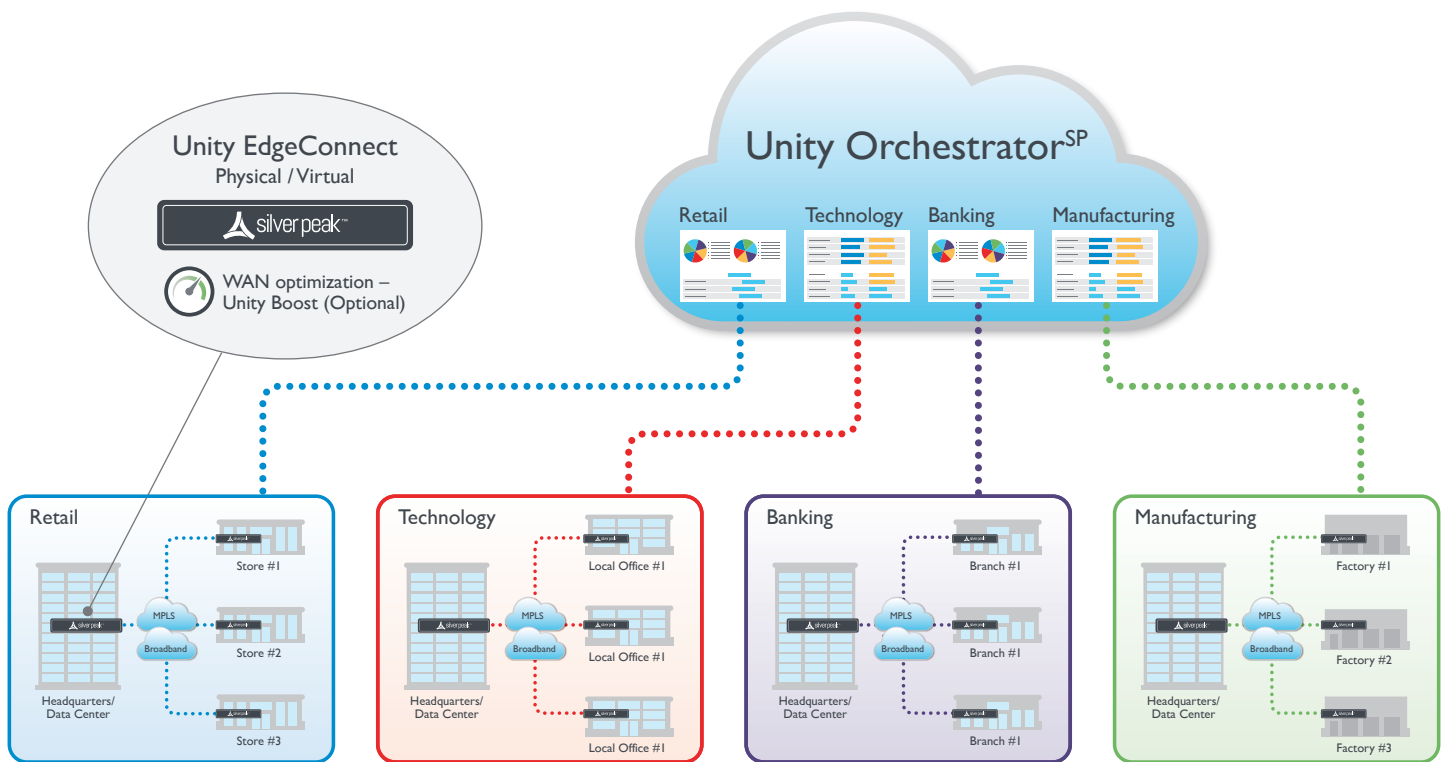

# Unity Orchestrator<sup>SP</sup>

## Unprecedented Visibility and Control for Multi-tenant SD-WAN Deployments

The Silver Peak Unity Orchestrator<sup>SP</sup> is a multi-tenant orchestration platform that enables service providers to globally manage and monitor the performance of Unity Edge Connect<sup>SP</sup> SD-WAN solutions deployed by customers.

## Accelerate Managed SD-WAN Deployments

Orchestrator<sup>SP</sup> delivers granular visibility into thousands of customer branch deployments for both data center and cloud WAN applications. It provides the unique ability to centrally configure and manage secure SD-WAN deployments for each individual customer, while providing customized, segregated views and reporting.

## Orchestrator<sup>SP</sup> Features

- **Multi-tenant management and administration:** Scales to support SD-WAN deployments for hundreds to thousands of enterprise customers
- **Flexible licensing and billing:** Provides easy license management for provisioning licenses, flexible upgrade or downgrade licenses and scheduling for each customer, and a variety of billing options, including perpetual and pay-as-you-go alternatives
- **Enterprise-class features for each customer:** Generates granular real-time and historical reports for monitoring each customer’s network and application performance
- **Easy on-boarding of new customers:** Enables rapid deployment of new sites without any specialized IT expertise required at the branch